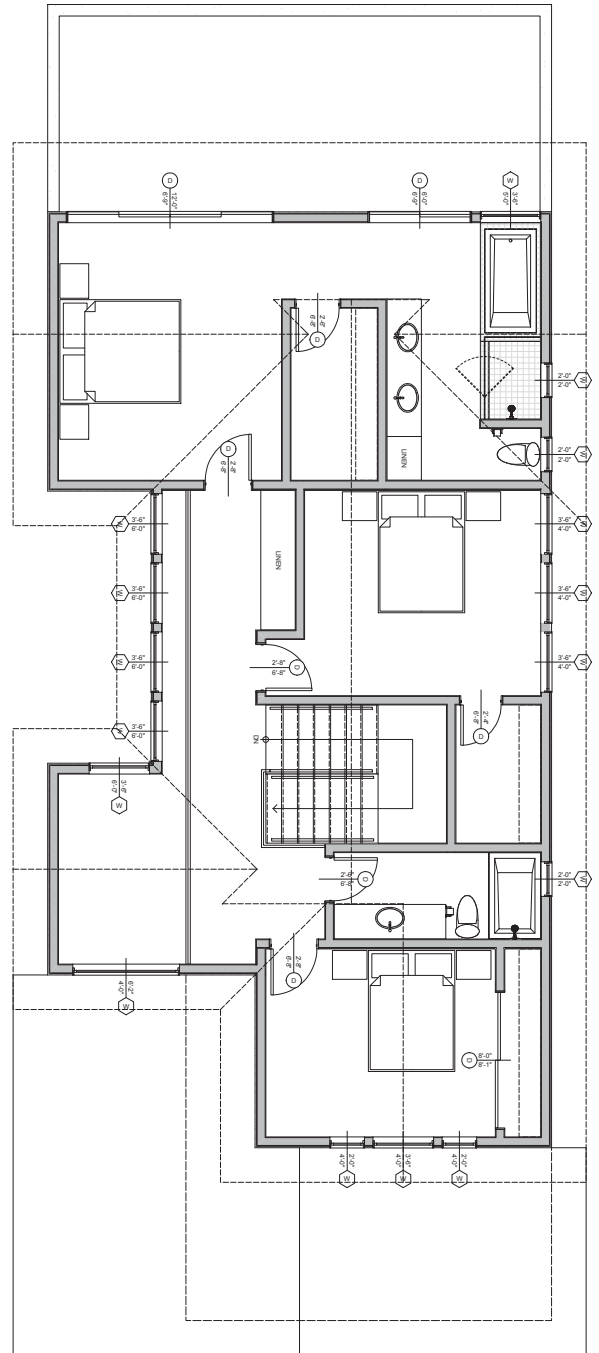

# 29

SOLAR POWERED LIVING

HIP ROOF

FLAT ROOF

# KONAUS 23

SOLAR POWERED LIVING

HIP ROOF

FLAT ROOF

ENTRY

BIRDSEYE

REAR

# 23

3 Bedroom/ 2.5 Bath

1,967 Square Feet

SOLAR POWERED LIVING

FIRST FLOOR

SECOND FLOOR