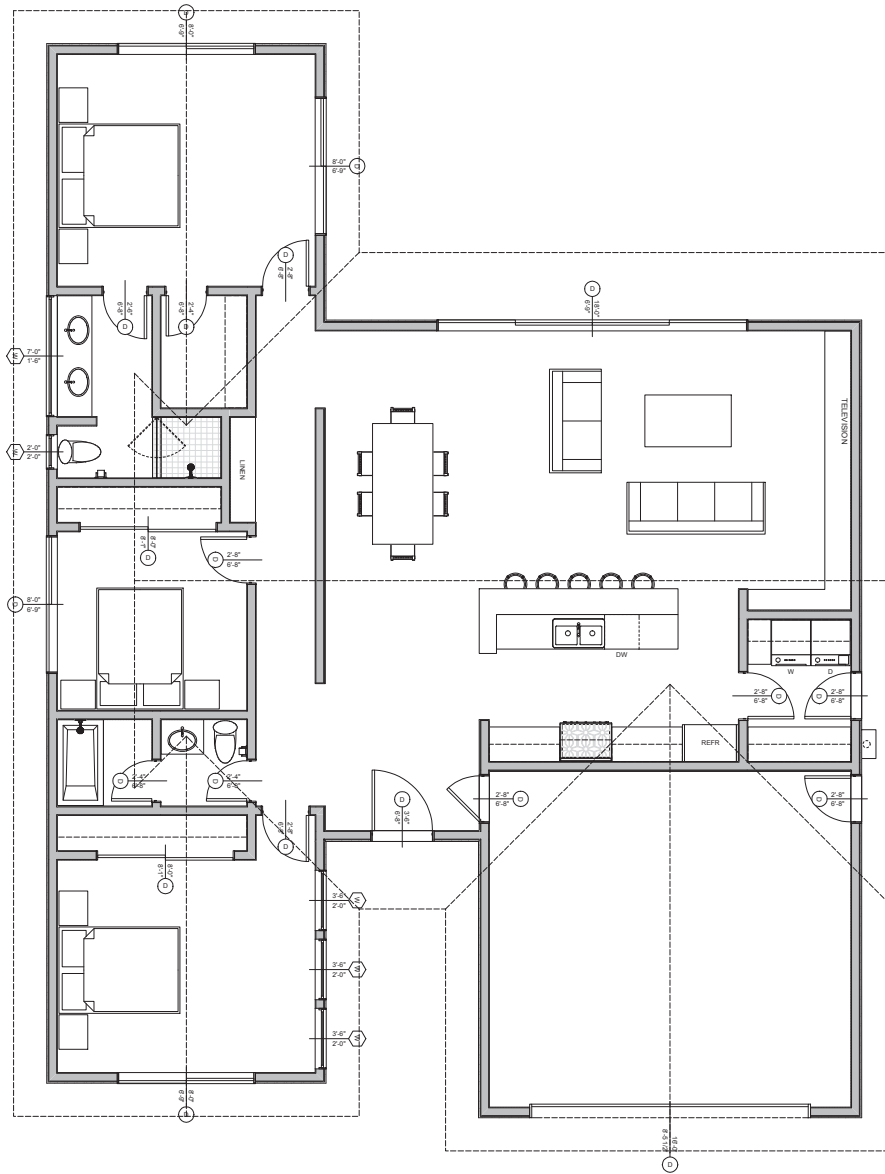

# 47

SOLAR POWERED LIVING

HIP ROOF

FLAT ROOF

# 47

3 Bedroom/ 2 Bath

1,802 Square Feet

SOLAR POWERED LIVING

FIRST FLOOR