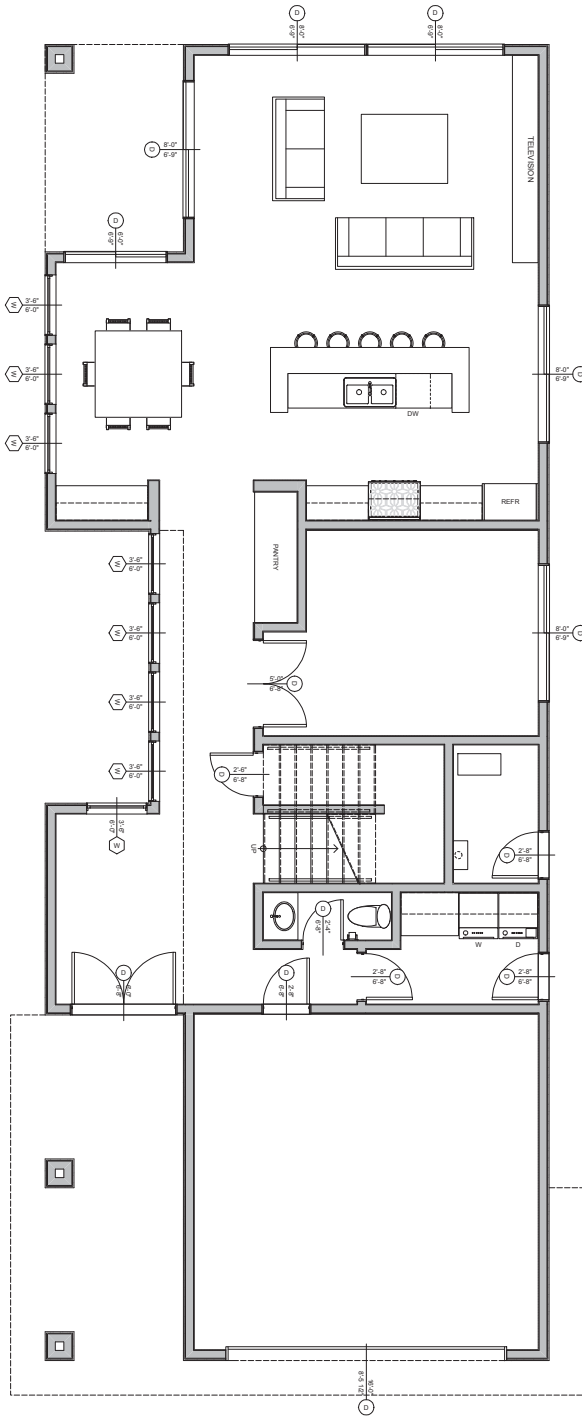

# 29

SOLAR POWERED LIVING

HIP ROOF

FLAT ROOF

# KONAUS 23

SOLAR POWERED LIVING

HIP ROOF

FLAT ROOF

ENTRY

BIRDSEYE

REAR

# 23

3 Bedroom/ 2.5 Bath

1,967 Square Feet

SOLAR POWERED LIVING

FIRST FLOOR

SECOND FLOOR