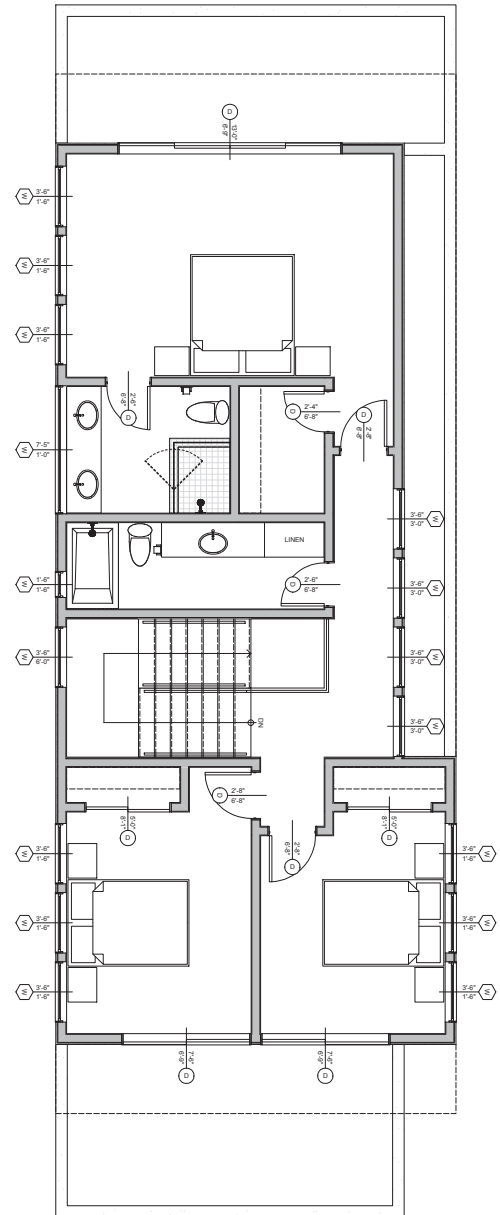

# KONAUS 23

SOLAR POWERED LIVING

HIP ROOF

FLAT ROOF

ENTRY

BIRDSEYE

REAR

# 23

3 Bedroom/ 2.5 Bath

1,967 Square Feet

SOLAR POWERED LIVING

FIRST FLOOR

SECOND FLOOR