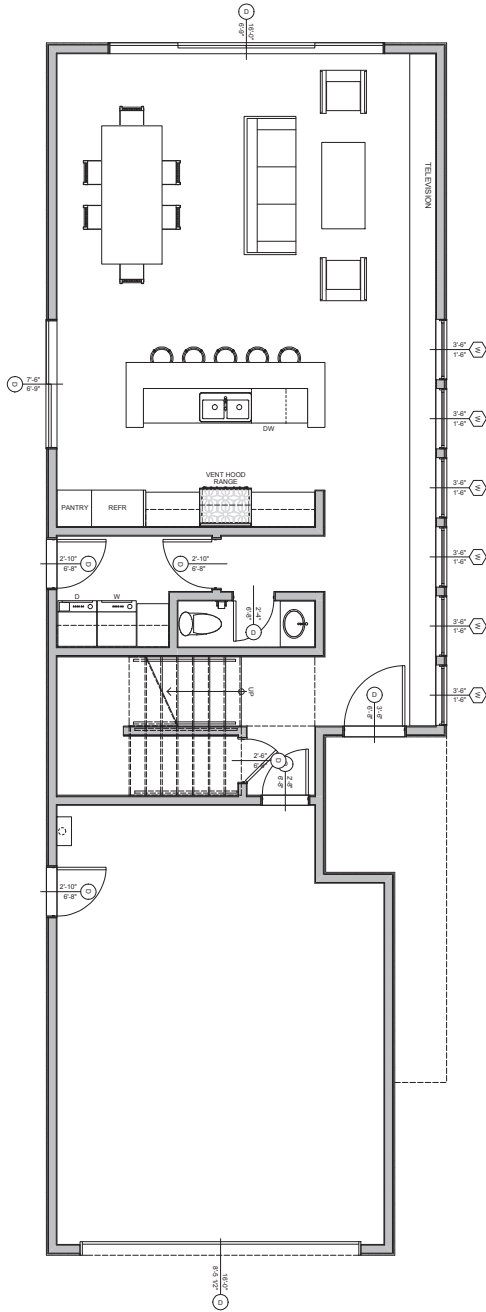

# 29

SOLAR POWERED LIVING

HIP ROOF

FLAT ROOF

# KONAUS 23

SOLAR POWERED LIVING

HIP ROOF

FLAT ROOF

ENTRY

BIRDSEYE

REAR

# 23

3 Bedroom/ 2.5 Bath

1,967 Square Feet

SOLAR POWERED LIVING

FIRST FLOOR

SECOND FLOOR